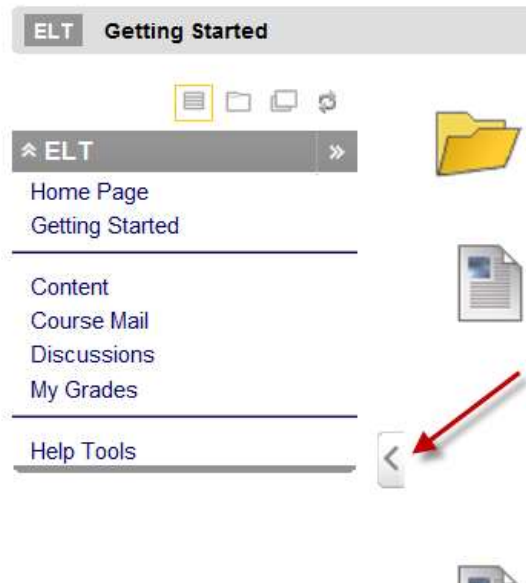

How to Collapse and Restore the Course Menu in Blackboard

- If you need to enlarge the content area of a Blackboard course, you can click on the left pointing icon near the course menu. This will collapse the course menu and make the content area larger.

- To restore the course menu, click on the right pointing icon near the left edge of the screen. This will restore the course menu.

CIE

The Center for Instructional Excellence