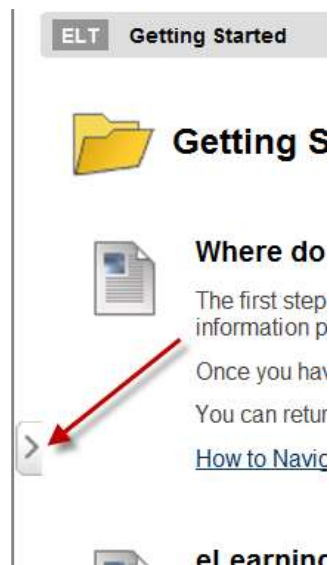

CIE

The Center for Instructional Excellence